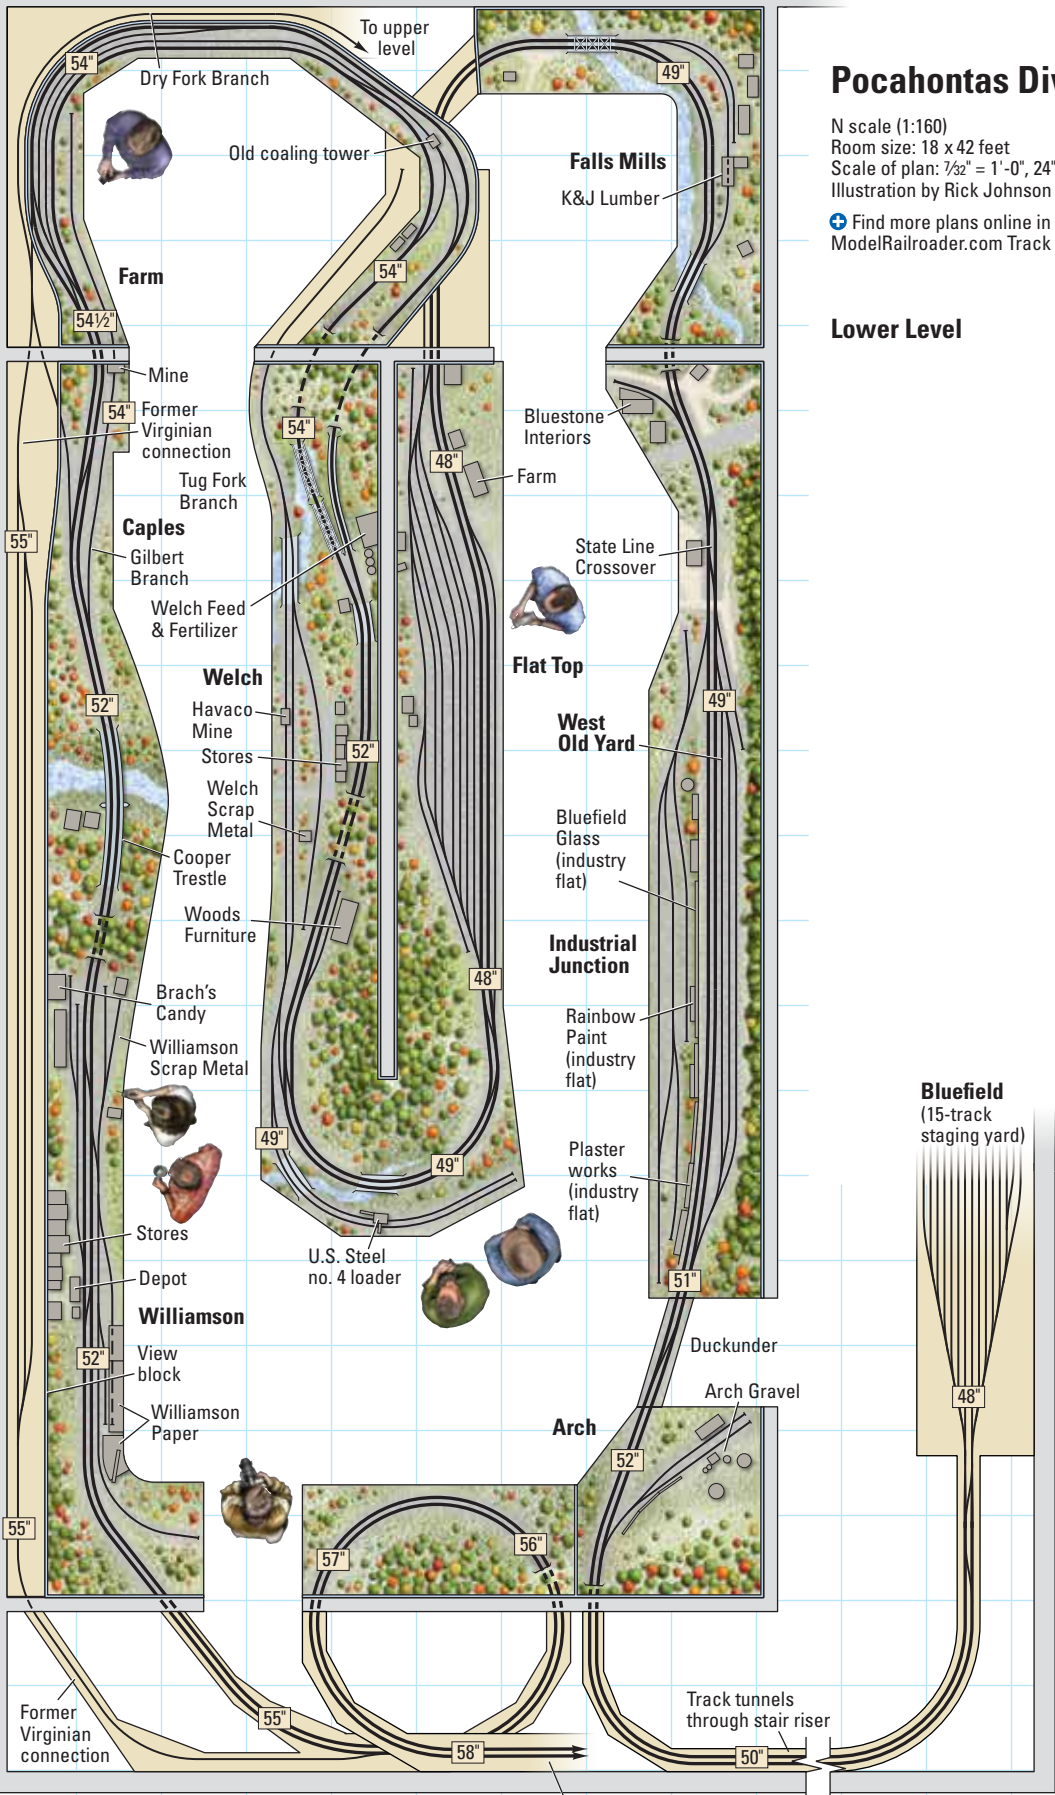

Pocahontas Division

N scale (1:160)

Room size: 18 x 42 feet

Scale of plan: 7/32" = 1'-0", 24" grid

Illustration by Rick Johnson

Find more plans online in the ModelRailroader.com Track Plan Database.

Lower Level

Bluefield
(15-track staging yard)

To Williamson (15-track staging yard above Bluefield)