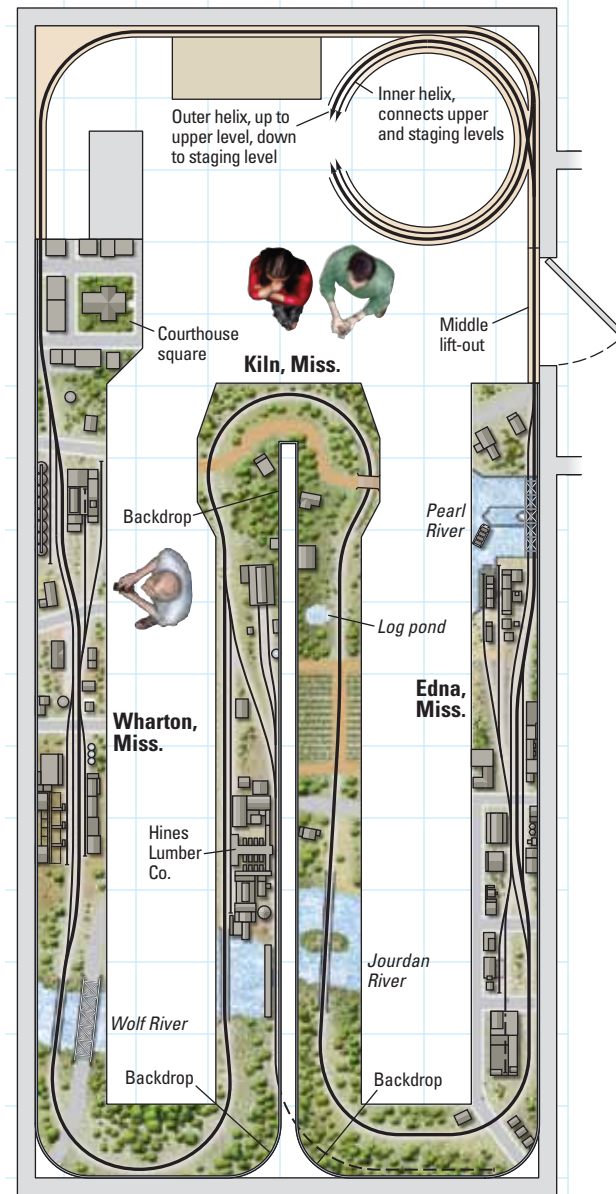

**UPPER DECK, NEW ORLEANS – 58"**

**MIDDLE DECK – 40"**  
Scale of plan: 9/32" = 1'-0", 24" grid

**STAGING DECK – 30" Supports for upper decks**  
Scale of plan: 9/32" = 1'-0", 24" grid

**Mississippi, Alabama & Gulf  
"The Magnolia Route"**

H0 scale (1:87.1)  
Room size: 14x32 feet  
Scale of plan (upper deck): 1/4" = 1'-0", 24" grid  
Numbered arrows indicate photo locations  
Illustration by Rick Johnson

Find more plans online in the ModelRailroader.com Track Plan Database.  
© 2012 Kalmbach Publishing Co., Great Model Railroads.  
This material may not be reproduced in any form without permission from the publisher.