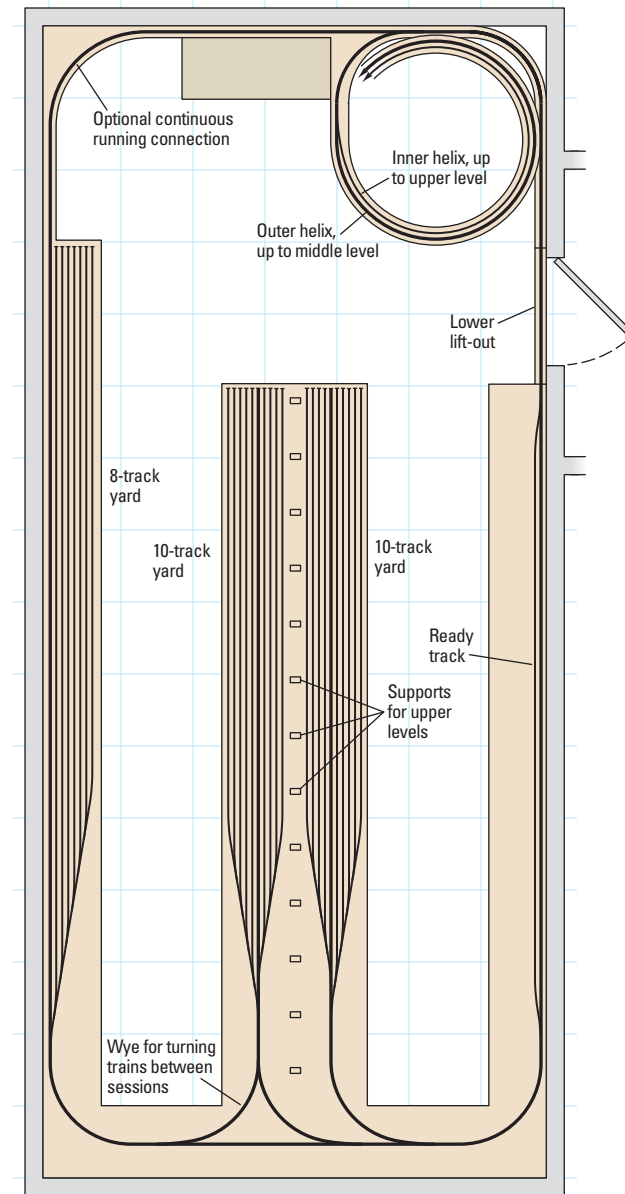

**UPPER DECK, NEW ORLEANS – 58"**

**MIDDLE DECK – 40"**  
Scale of plan: 9/32" = 1'-0", 24" grid

**STAGING DECK – 30" Supports for upper decks**  
Scale of plan: 9/32" = 1'-0", 24" grid

**Mississippi, Alabama & Gulf  
"The Magnolia Route"**

H0 scale (1:87.1)  
Room size: 14x32 feet  
Scale of plan (upper deck): 1/4" = 1'-0", 24" grid  
Numbered arrows indicate photo locations  
Illustration by Rick Johnson

Find more plans online in the ModelRailroader.com Track Plan Database.  
© 2012 Kalmbach Publishing Co., Great Model Railroads.  
This material may not be reproduced in any form without permission from the publisher.