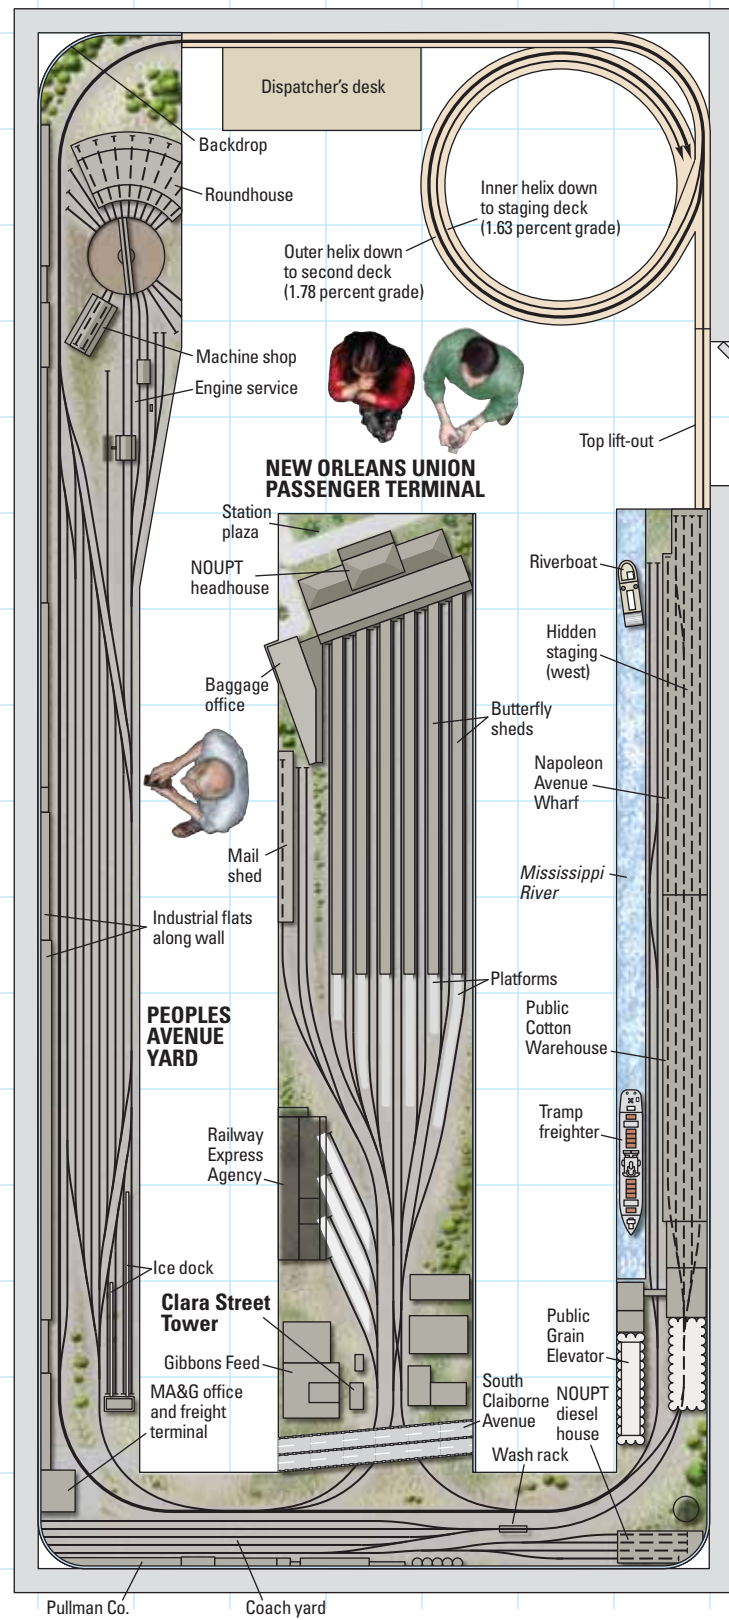

**UPPER DECK, NEW ORLEANS – 58"**

**MIDDLE DECK – 40"**  
Scale of plan: 9/32" = 1'-0", 24" grid

**STAGING DECK – 30" Supports for upper decks**  
Scale of plan: 9/32" = 1'-0", 24" grid

**Mississippi, Alabama & Gulf  
"The Magnolia Route"**

H0 scale (1:87.1)  
Room size: 14x32 feet  
Scale of plan (upper deck): 1/4" = 1'-0", 24" grid  
Numbered arrows indicate photo locations  
Illustration by Rick Johnson

Find more plans online in the ModelRailroader.com Track Plan Database.  
© 2012 Kalmbach Publishing Co., Great Model Railroads.  
This material may not be reproduced in any form without permission from the publisher.